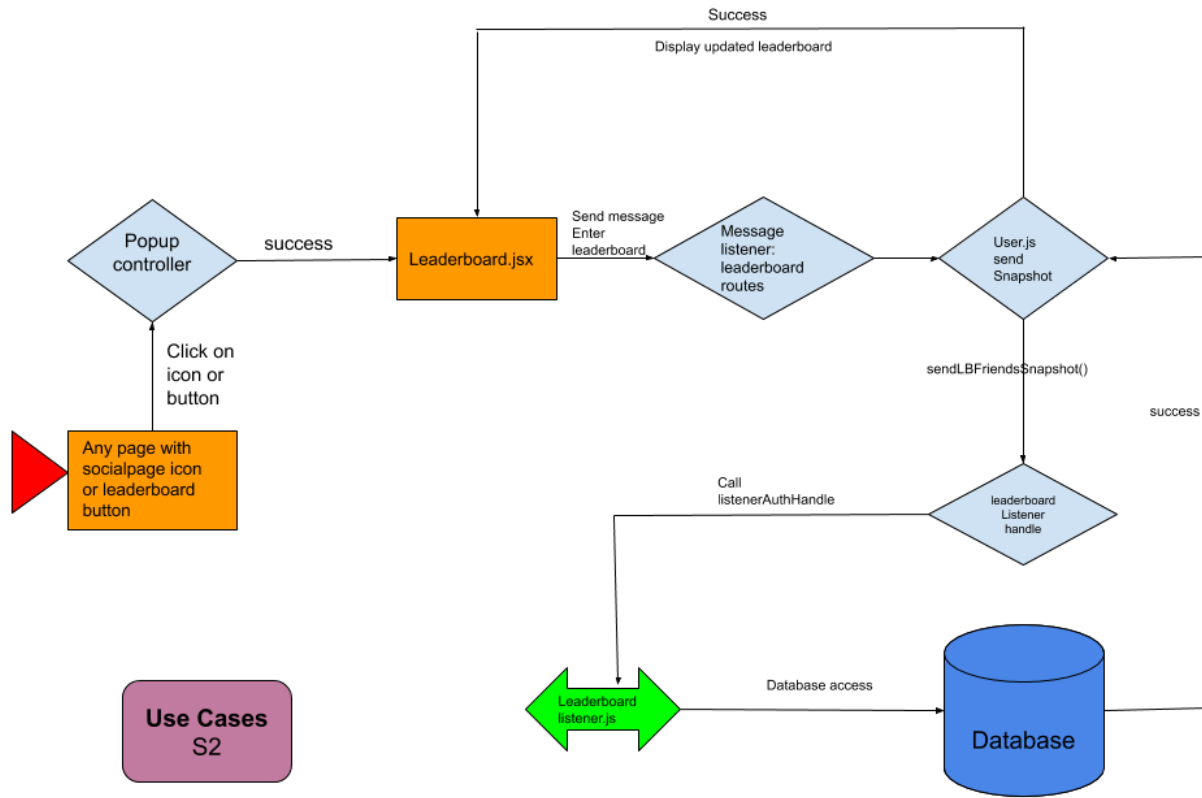

Legend

Database

Screen

Controller

Form

Use Cases

Start Symbol

Data Access Objects

Sign Up Diagram

Login with Email Diagram

Logout Diagram

Forget Password Diagram

Login With Google Diagram

Change Password Diagram

Send Friend Request Diagram

Accept Friend Request Diagram

Reject Friend Request Diagram

View Leaderboard Diagram

Leaderboard Reaction Diagram

Remove Friend Diagram

Select Allowlist/Blocklist Websites Diagram

Select Mode Diagram

Use Cases
SS3

Set Time For Session Diagram

Use Cases
SS4

Start Focus Session Diagram

Block Distraction Website, Pause, Resume Diagram

View Session History Diagram

Completed the Session Diagram

End Study Session Midway Diagram

Check Total Sunflower Diagram