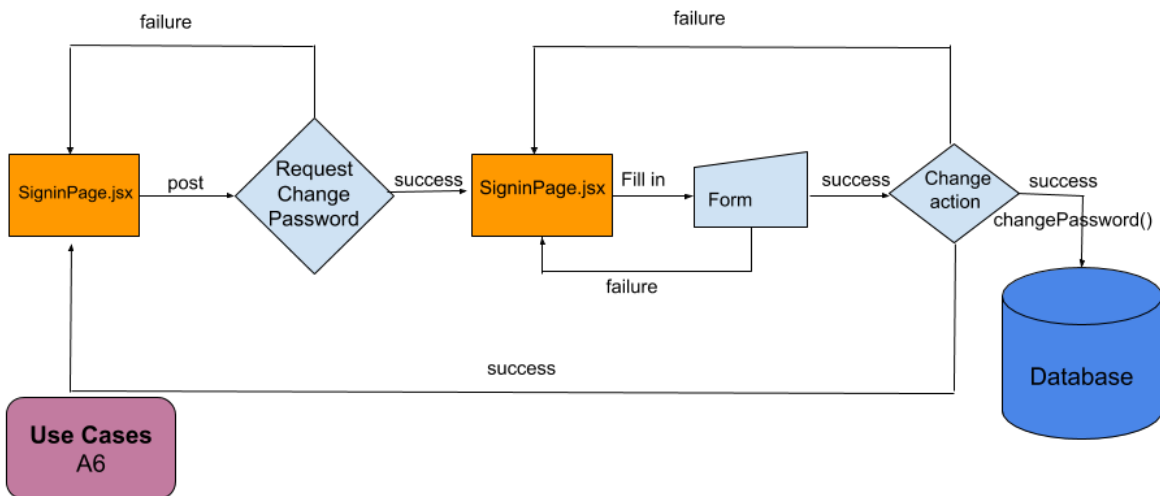

Legend

Database

Screen

Controller

Form

Use Cases

Start Symbol

Data Access Objects

Sign Up Diagram

Login with Email Diagram

Logout Diagram

Forget Password Diagram

Login With Google Diagram

Change Password Diagram

Send Friend Request Diagram

Accept Friend Request Diagram

Reject Friend Request Diagram

View Leaderboard Diagram

Leaderboard Reaction Diagram

Remove Friend Diagram

Select Allowlist/Blocklist Websites Diagram

Select Mode Diagram

Use Cases
SS3

Set Time For Session Diagram

Use Cases
SS4

Start Focus Session Diagram

Block Distraction Website, Pause, Resume Diagram

View Session History Diagram

Completed the Session Diagram

End Study Session Midway Diagram

Check Total Sunflower Diagram