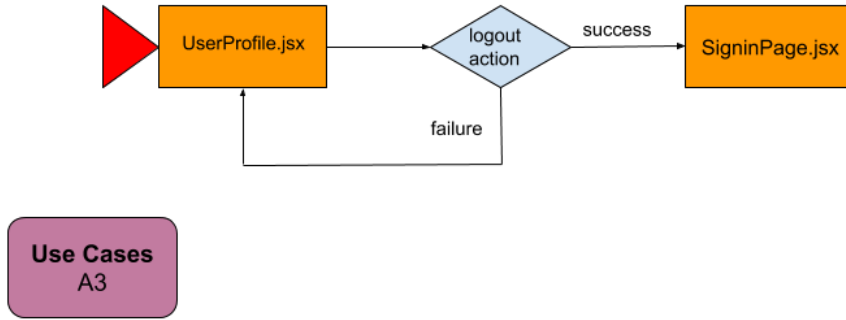

Content:

1. A1. Sign Up Diagram
2. A2. Login with Email Diagram
3. A3 Logout Diagram
4. A4 Forget Password Diagram
5. A5 Login With Google Diagram
6. A6 Change Password Diagram
7. S-1a. Send Friend Request Diagram
8. S-1b Accept Friend Request Diagram
9. S-1c Reject Friend Request Diagram
10. S-2. View Leaderboard Diagram
11. S-3 Leaderboard Reaction Diagram
12. S-4. Remove Friend Diagram
13. SS-1. Select “Allowed” Websites, SS-2. Select “Blocked” Websites Diagram
14. SS-3. Select Mode Diagram
15. SS-4 Set Time For Session Diagram
16. SS-5 Start Focus Session Diagram
17. SF-1 Block Distraction Website, P-1 Pause Session, P-2 Resume Session Diagram
18. SF-2 View Session History Diagram
19. SF-3 Completed the session Diagram
20. SF-4 End study session midway Diagram
21. SF-5 Check Total Sunflower Diagram

Legend

Database

Screen

Controller

Form

Use Cases

Start Symbol

Data Access Objects

Sign Up Diagram

Login with Email Diagram

Logout Diagram

Forget Password Diagram

Login With Google Diagram

Change Password Diagram

Send Friend Request Diagram

Accept Friend Request Diagram

Reject Friend Request Diagram

View Leaderboard Diagram

Leaderboard Reaction Diagram

Remove Friend Diagram

Select Allowlist/Blocklist Websites Diagram

Select Mode Diagram

Use Cases
SS3

Set Time For Session Diagram