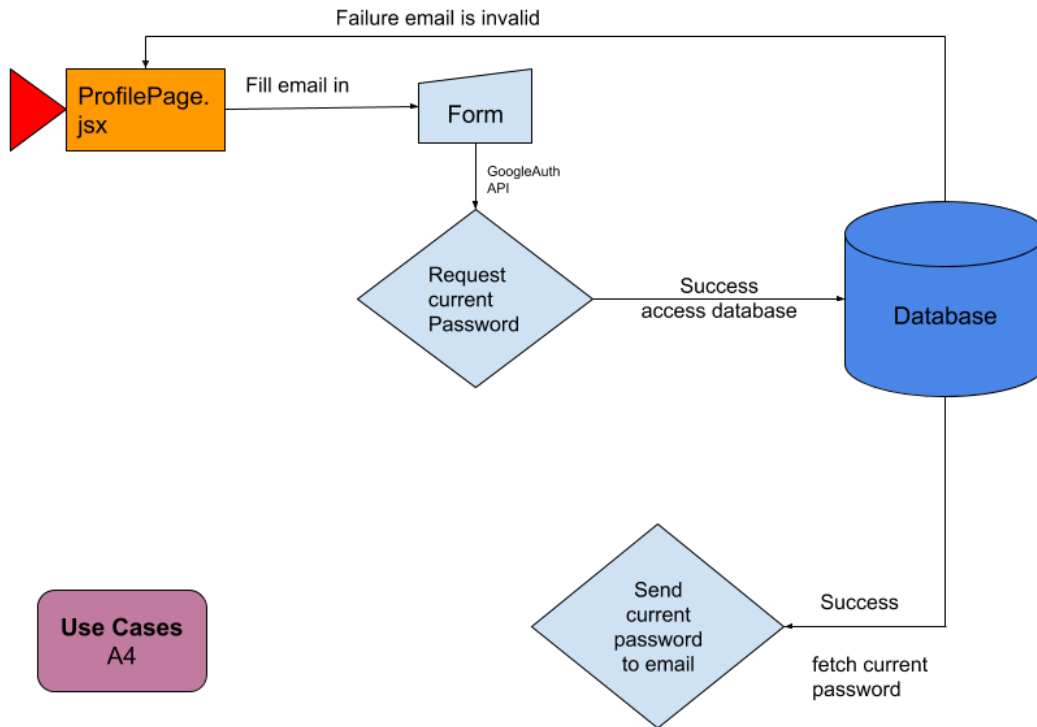

Content:

1. A1. Sign Up Diagram
2. A2. Login with Email Diagram
3. A3 Logout Diagram
4. A4 Forget Password Diagram
5. A5 Login With Google Diagram
6. A6 Change Password Diagram
7. S-1a. Send Friend Request Diagram
8. S-1b Accept Friend Request Diagram
9. S-1c Reject Friend Request Diagram
10. S-2. View Leaderboard Diagram
11. S-3 Leaderboard Reaction Diagram
12. S-4. Remove Friend Diagram
13. SS-1. Select “Allowed” Websites, SS-2. Select “Blocked” Websites Diagram
14. SS-3. Select Mode Diagram
15. SS-4 Set Time For Session Diagram
16. SS-5 Start Focus Session Diagram
17. SF-1 Block Distraction Website, P-1 Pause Session, P-2 Resume Session Diagram
18. SF-2 View Session History Diagram
19. SF-3 Completed the session Diagram
20. SF-4 End study session midway Diagram
21. SF-5 Check Total Sunflower Diagram

Legend

Database

Screen

Controller

Form

Use Cases

Start Symbol

Data Access Objects

Sign Up Diagram

Login with Email Diagram

Logout Diagram

Forget Password Diagram

Login With Google Diagram

Change Password Diagram

Send Friend Request Diagram

Accept Friend Request Diagram

Reject Friend Request Diagram

View Leaderboard Diagram

Leaderboard Reaction Diagram

Remove Friend Diagram

Select Allowlist/Blocklist Websites Diagram

Select Mode Diagram

Use Cases
SS3

Set Time For Session Diagram