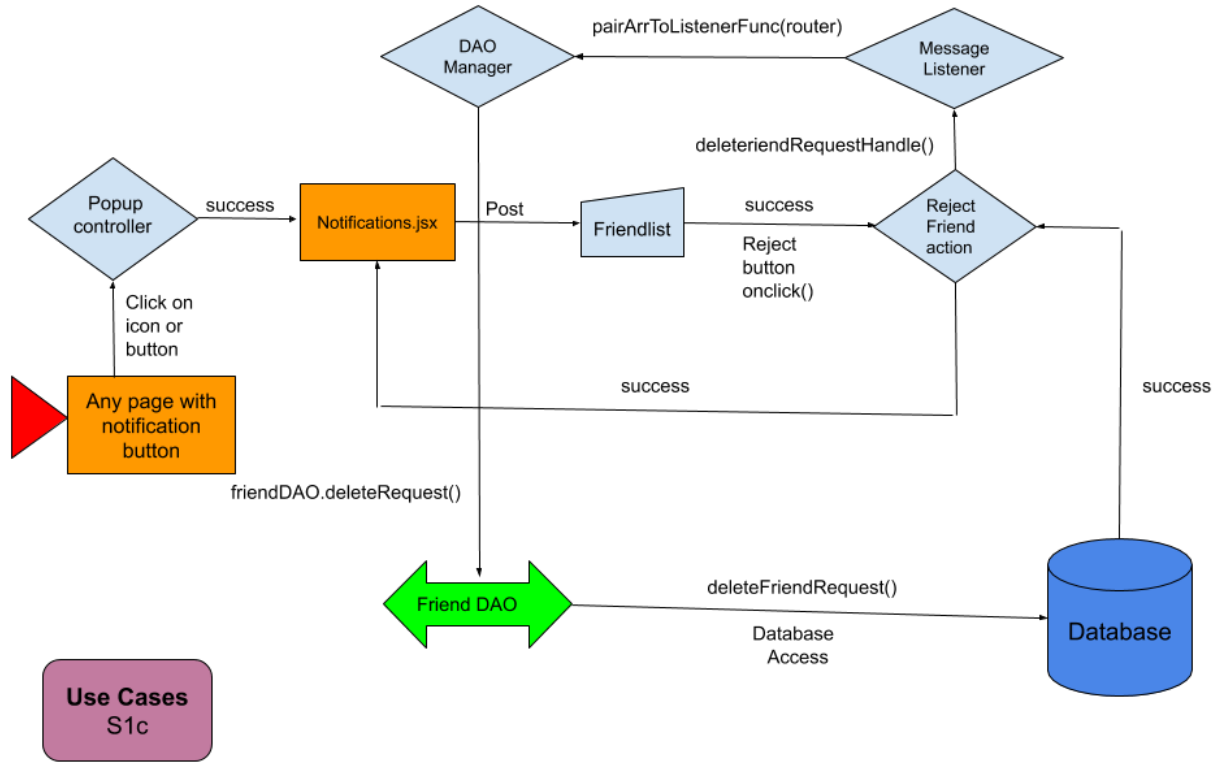

Legend

Database

Screen

Controller

Form

Use Cases

Start Symbol

Data Access Objects

Sign Up Diagram

Login with Email Diagram

Logout Diagram

Forget Password Diagram

Login With Google Diagram

Change Password Diagram

Send Friend Request Diagram

Accept Friend Request Diagram

Reject Friend Request Diagram

View Leaderboard Diagram

Leaderboard Reaction Diagram

Remove Friend Diagram

Select Allowlist/Blocklist Websites Diagram

Select Mode Diagram

Use Cases
SS3

Set Time For Session Diagram

Use Cases
SS4

Start Focus Session Diagram

Block Distraction Website, Pause, Resume Diagram

View Session History Diagram

Completed the Session Diagram

End Study Session Midway Diagram

Check Total Sunflower Diagram