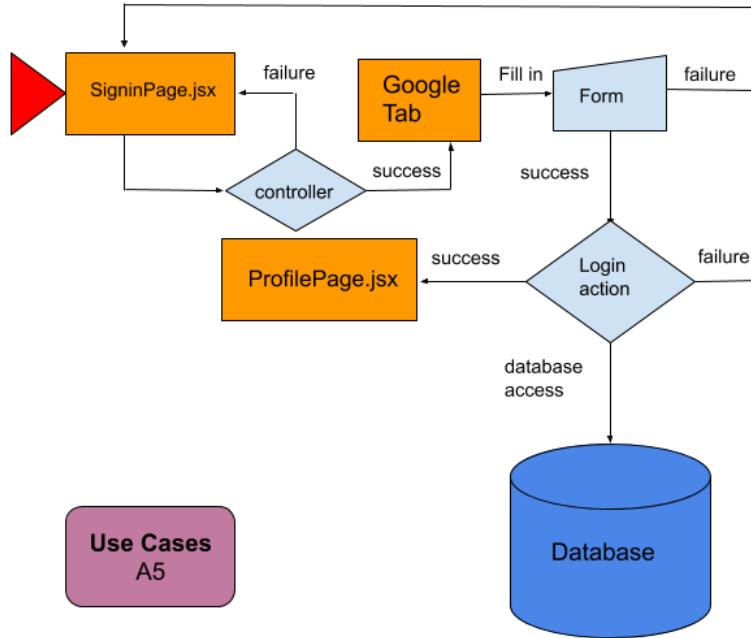

Legend

Database

Screen

Controller

Form

Use Cases

Start Symbol

Data Access Objects

Sign Up Diagram

Login with Email Diagram

Logout Diagram

Forget Password Diagram

Login With Google Diagram

Change Password Diagram

Send Friend Request Diagram

Accept Friend Request Diagram

Reject Friend Request Diagram

View Leaderboard Diagram

Leaderboard Reaction Diagram

Remove Friend Diagram

Select Allowlist/Blocklist Websites Diagram

Select Mode Diagram

Use Cases
SS3

Set Time For Session Diagram

Use Cases
SS4

Start Focus Session Diagram

Block Distraction Website, Pause, Resume Diagram

View Session History Diagram

Completed the Session Diagram

End Study Session Midway Diagram

Check Total Sunflower Diagram