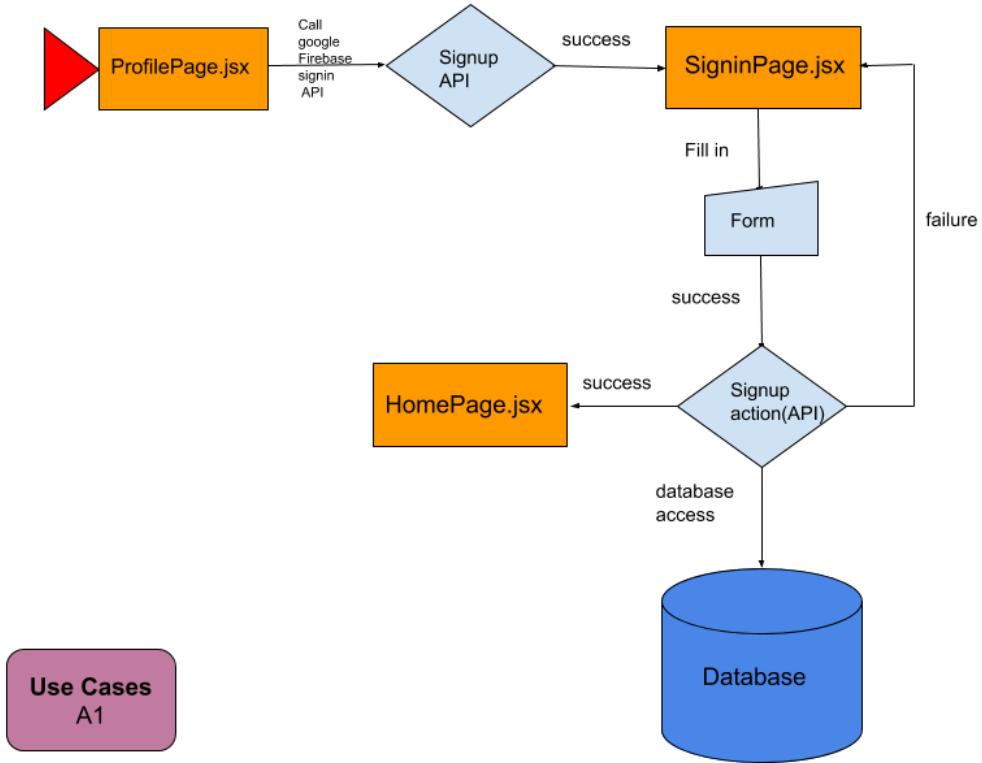

Content:

1. A1. Sign Up Diagram
2. A2. Login with Email Diagram
3. A3 Logout Diagram
4. A4 Forget Password Diagram
5. A5 Login With Google Diagram
6. A6 Change Password Diagram
7. S-1a. Send Friend Request Diagram
8. S-1b Accept Friend Request Diagram
9. S-1c Reject Friend Request Diagram
10. S-2. View Leaderboard Diagram
11. S-3 Leaderboard Reaction Diagram
12. S-4. Remove Friend Diagram
13. SS-1. Select “Allowed” Websites, SS-2. Select “Blocked” Websites Diagram
14. SS-3. Select Mode Diagram
15. SS-4 Set Time For Session Diagram
16. SS-5 Start Focus Session Diagram
17. SF-1 Block Distraction Website, P-1 Pause Session, P-2 Resume Session Diagram
18. SF-2 View Session History Diagram
19. SF-3 Completed the session Diagram
20. SF-4 End study session midway Diagram
21. SF-5 Check Total Sunflower Diagram

Legend

Database

Screen

Controller

Form

Use Cases

Start Symbol

Data Access Objects

Sign Up Diagram

Login with Email Diagram

Logout Diagram

Forget Password Diagram

Login With Google Diagram

Change Password Diagram

Send Friend Request Diagram

Accept Friend Request Diagram

Reject Friend Request Diagram

View Leaderboard Diagram

Leaderboard Reaction Diagram

Remove Friend Diagram

Select Allowlist/Blocklist Websites Diagram

Select Mode Diagram

Use Cases
SS3

Set Time For Session Diagram