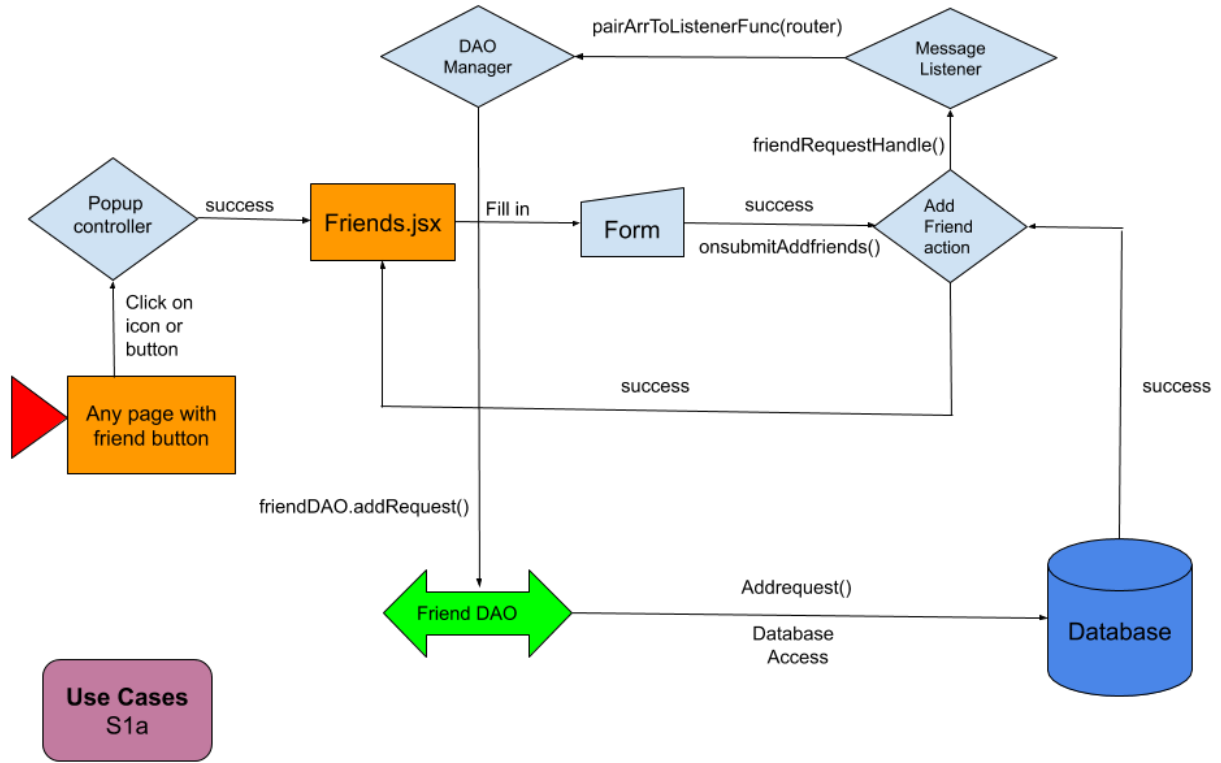

Legend

Database

Screen

Controller

Form

Use Cases

Start Symbol

Data Access Objects

Sign Up Diagram

Login with Email Diagram

Logout Diagram

Forget Password Diagram

Login With Google Diagram

Change Password Diagram

Send Friend Request Diagram

Accept Friend Request Diagram

Reject Friend Request Diagram

View Leaderboard Diagram

Leaderboard Reaction Diagram

Remove Friend Diagram

Select Allowlist/Blocklist Websites Diagram

Select Mode Diagram

Use Cases
SS3

Set Time For Session Diagram

Use Cases
SS4

Start Focus Session Diagram

Block Distraction Website, Pause, Resume Diagram

View Session History Diagram

Completed the Session Diagram

End Study Session Midway Diagram

Check Total Sunflower Diagram