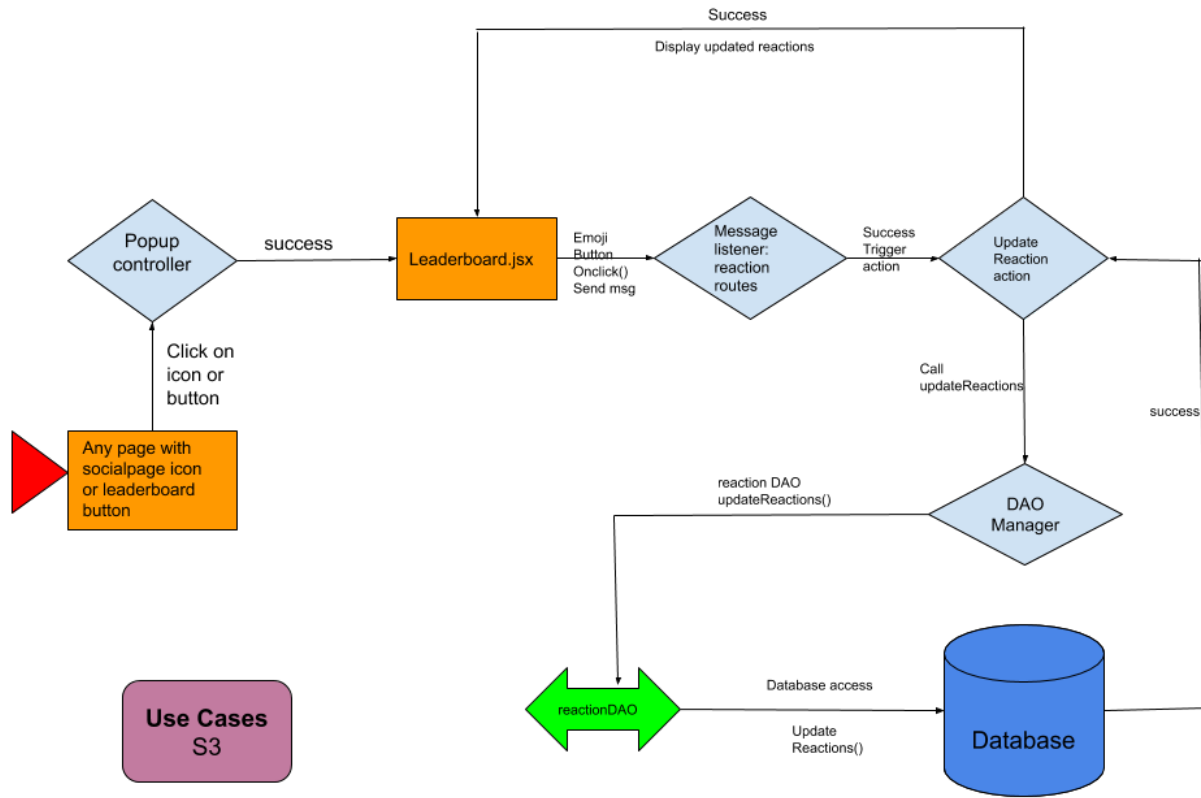

Legend

Database

Screen

Controller

Form

Use Cases

Start Symbol

Data Access Objects

Sign Up Diagram

Login with Email Diagram

Logout Diagram

Forget Password Diagram

Login With Google Diagram

Change Password Diagram

Send Friend Request Diagram

Accept Friend Request Diagram

Reject Friend Request Diagram

View Leaderboard Diagram

Leaderboard Reaction Diagram

Remove Friend Diagram

Select Allowlist/Blocklist Websites Diagram

Select Mode Diagram

Use Cases
SS3

Set Time For Session Diagram

Use Cases
SS4

Start Focus Session Diagram

Block Distraction Website, Pause, Resume Diagram

View Session History Diagram

Completed the Session Diagram

End Study Session Midway Diagram

Check Total Sunflower Diagram