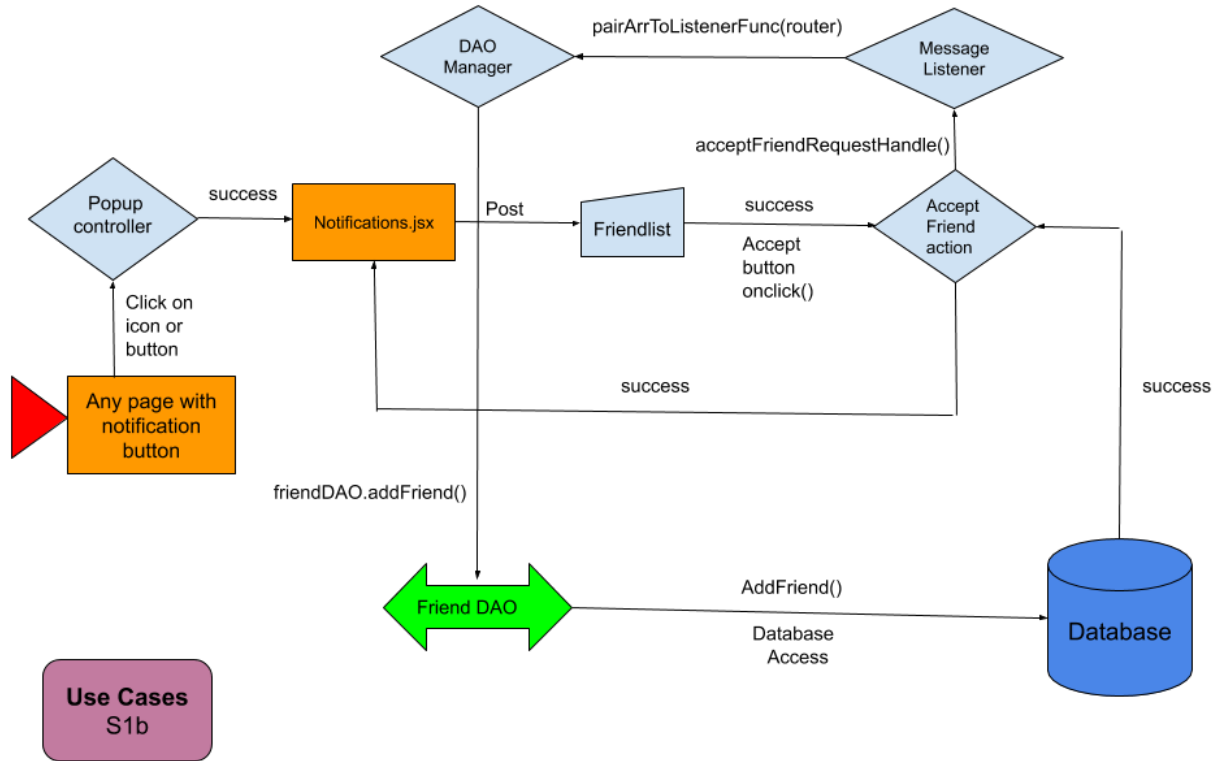

Legend

Database

Screen

Controller

Form

Use Cases

Start Symbol

Data Access Objects

Sign Up Diagram

Login with Email Diagram

Logout Diagram

Forget Password Diagram

Login With Google Diagram

Change Password Diagram

Send Friend Request Diagram

Accept Friend Request Diagram

Reject Friend Request Diagram

View Leaderboard Diagram

Leaderboard Reaction Diagram

Remove Friend Diagram

Select Allowlist/Blocklist Websites Diagram

Select Mode Diagram

Use Cases
SS3

Set Time For Session Diagram

Use Cases
SS4

Start Focus Session Diagram

Block Distraction Website, Pause, Resume Diagram

View Session History Diagram

Completed the Session Diagram

End Study Session Midway Diagram

Check Total Sunflower Diagram