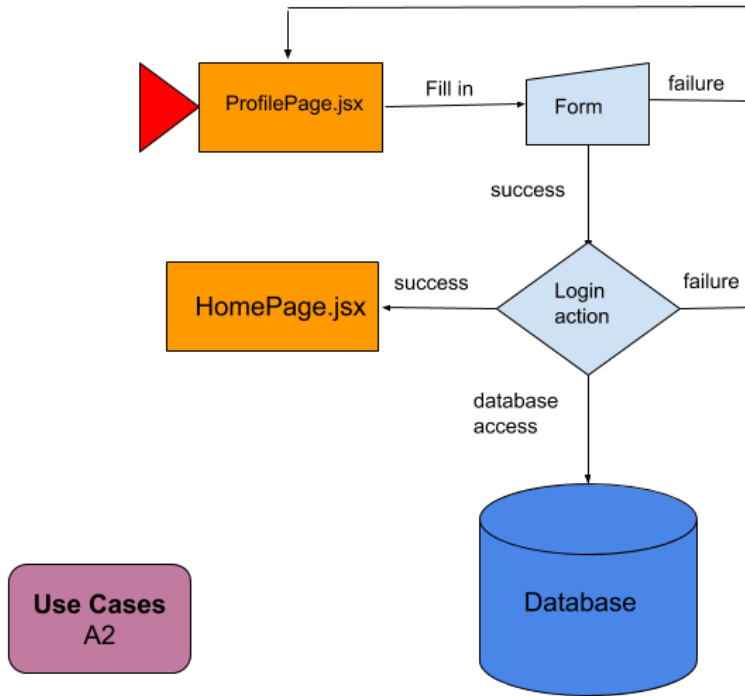

Content:

1. A1. Sign Up Diagram
2. A2. Login with Email Diagram
3. A3 Logout Diagram
4. A4 Forget Password Diagram
5. A5 Login With Google Diagram
6. A6 Change Password Diagram
7. S-1a. Send Friend Request Diagram
8. S-1b Accept Friend Request Diagram
9. S-1c Reject Friend Request Diagram
10. S-2. View Leaderboard Diagram
11. S-3 Leaderboard Reaction Diagram
12. S-4. Remove Friend Diagram
13. SS-1. Select “Allowed” Websites, SS-2. Select “Blocked” Websites Diagram
14. SS-3. Select Mode Diagram
15. SS-4 Set Time For Session Diagram
16. SS-5 Start Focus Session Diagram
17. SF-1 Block Distraction Website, P-1 Pause Session, P-2 Resume Session Diagram
18. SF-2 View Session History Diagram
19. SF-3 Completed the session Diagram
20. SF-4 End study session midway Diagram
21. SF-5 Check Total Sunflower Diagram

Legend

Database

Screen

Controller

Form

Use Cases

Start Symbol

Data Access Objects

Sign Up Diagram

Login with Email Diagram

Logout Diagram

Forget Password Diagram

Login With Google Diagram

Change Password Diagram

Send Friend Request Diagram

Accept Friend Request Diagram

Reject Friend Request Diagram

View Leaderboard Diagram

Leaderboard Reaction Diagram

Remove Friend Diagram

Select Allowlist/Blocklist Websites Diagram

Select Mode Diagram

Use Cases
SS3

Set Time For Session Diagram